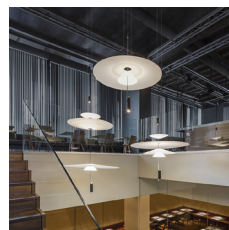

FLAMINGO: DECONSTRUCTING LIGHT

A long legged light fitting with luminous plumage

The poetic and sculptural qualities of light are expressed beautifully through the FLAMINGO pendant lamp, created by designer Antoni Arola. FLAMINGO is one of the new light fittings presented by Vibia for 2016, a deconstructed assemblage that provides users with a versatile light fitting that allows radically different sculptural forms and lighting effects.

By separating the light source from the diffuser which is configured by a series of independent conical rings supported by fine metal wires, the FLAMINGO lamp provides an ambient indirect light for living spaces or a more focused task light over dining tables or other surfaces.

"The challenge, to project onto the shade instead of surrounding the light source. The result, an ethereal effect, where the fitting and its luminance are deconstructed." (designer Antoni Arola)

The LED light sources are placed in different positions depending on the desired lighting effect. They can face upwards or downwards, projecting light onto the shade, which is manufactured from a translucent thermoplastic material that helps providing a beautiful effect. The entire composition is threaded through a hanging cable which becomes part of the overall sculptural silhouette. This innate versatility provides interior designers and architects with a sculptural fitting that can adapt to the proportions of any space whether it be public or private, allowing for multiple configurations depending on the light required.