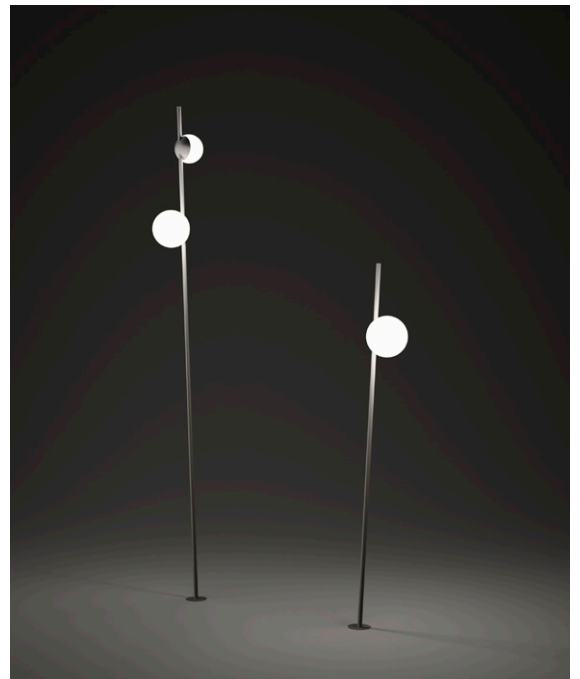

VIBIA

presents

June

“Is inspired by traditional Chinese lanternsexist.”
Emiliana Design Studio.

June

By Emiliana Design Studio

Created by Emiliana Design Studio, the June outdoor lighting collection is inspired by traditional Chinese lanterns. The designers referenced the iconic image of lanterns illuminating an alfresco summer gathering, translating it into a refined collection for Vibia. The moon-like spheres recall festive garlands festooned throughout a courtyard, garden or patio, casting a warm, ambient glow.

REIMAGING
TRADITIONAL
OUTDOOR LIGHTING

Emiliana Design Studio studied the unique challenges of outdoor lighting for years to create the June collection. The use of latest-generation LED technology enabled the precise illumination effect they sought—focused, yet diffuse, bathing a surface in soft, indirect light from above.

Designed to attach to walls, trees or any vertical surface, the luminous spheres produce a relaxed and comfortable atmosphere perfectly suited for outdoor entertaining.

The hanging versions include multiples of 3 and 5 light points, moon like discs that provide indirect lighting or light globes for general illumination. Another option is the single hanging mobile version, perfect for bringing light where necessary, that be supported on a wall or hung from a tree. The latter features distinctive paired discs that provide an added design element: Bordering the LED light source on both sides, the reflection from the discs creates the striking appearance of a series of crescent moons suspended across the night sky.

June is also offered in an anchored floor lamp, with single or double light spheres, and a table lamp, with a single cable light source or contact tray that holds a trio of lights.

Family June **Designer** Emiliana Design Studio
Materials Polycarbonate diffuser
Light source LED
Finishes Matt dark-brown lacquer